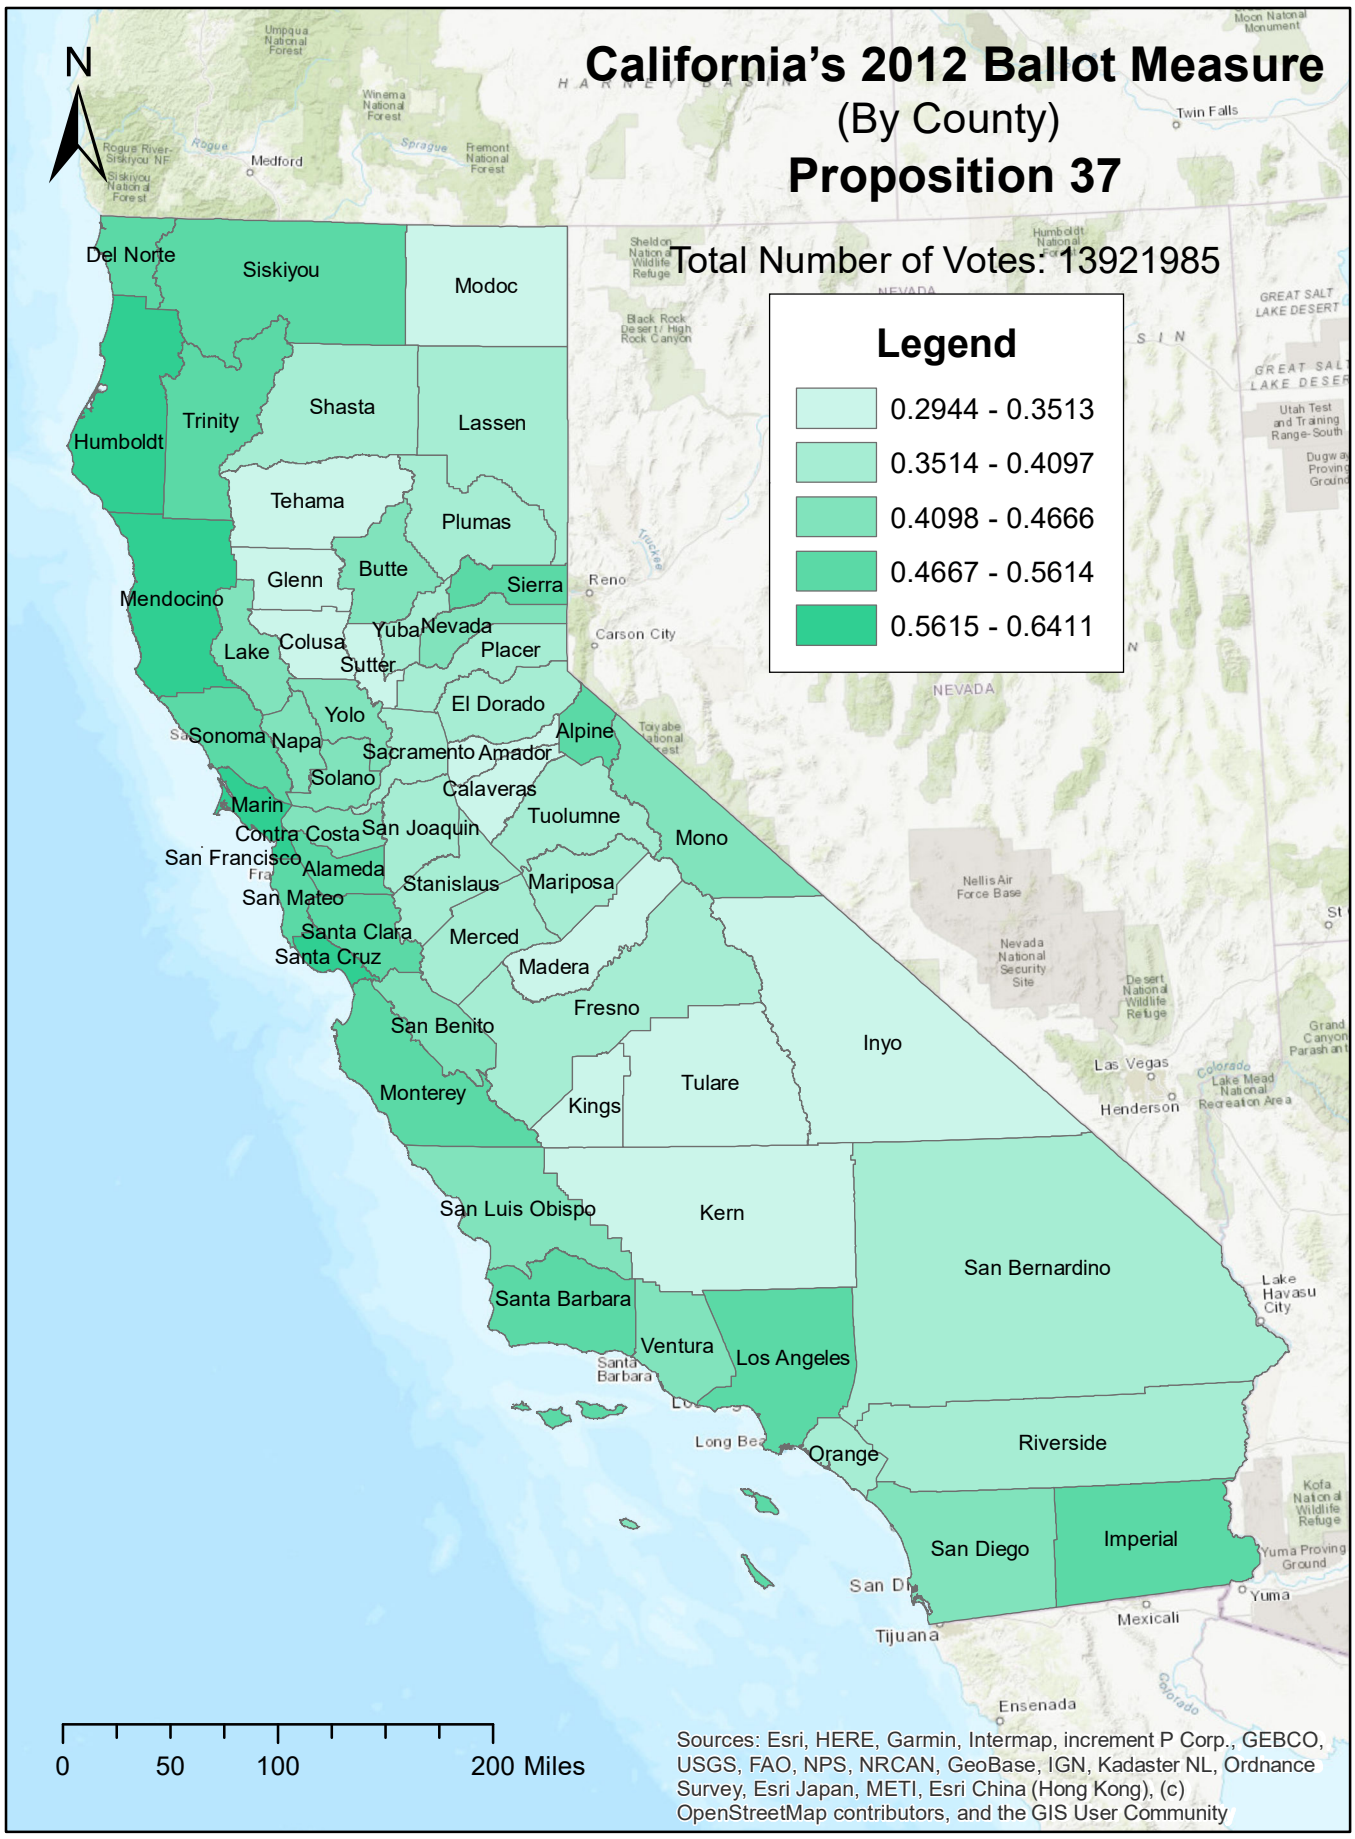

California's 2012 Ballot Measure (By County) Proposition 37

Total Number of Votes: 13921985

Sources: Esri, HERE, Garmin, Intermap, increment P Corp., GEBCO, USGS, FAO, NPS, NRCAN, GeoBase, IGN, Kadaster NL, Ordnance Survey, Esri Japan, METI, Esri China (Hong Kong), (c) OpenStreetMap contributors, and the GIS User Community