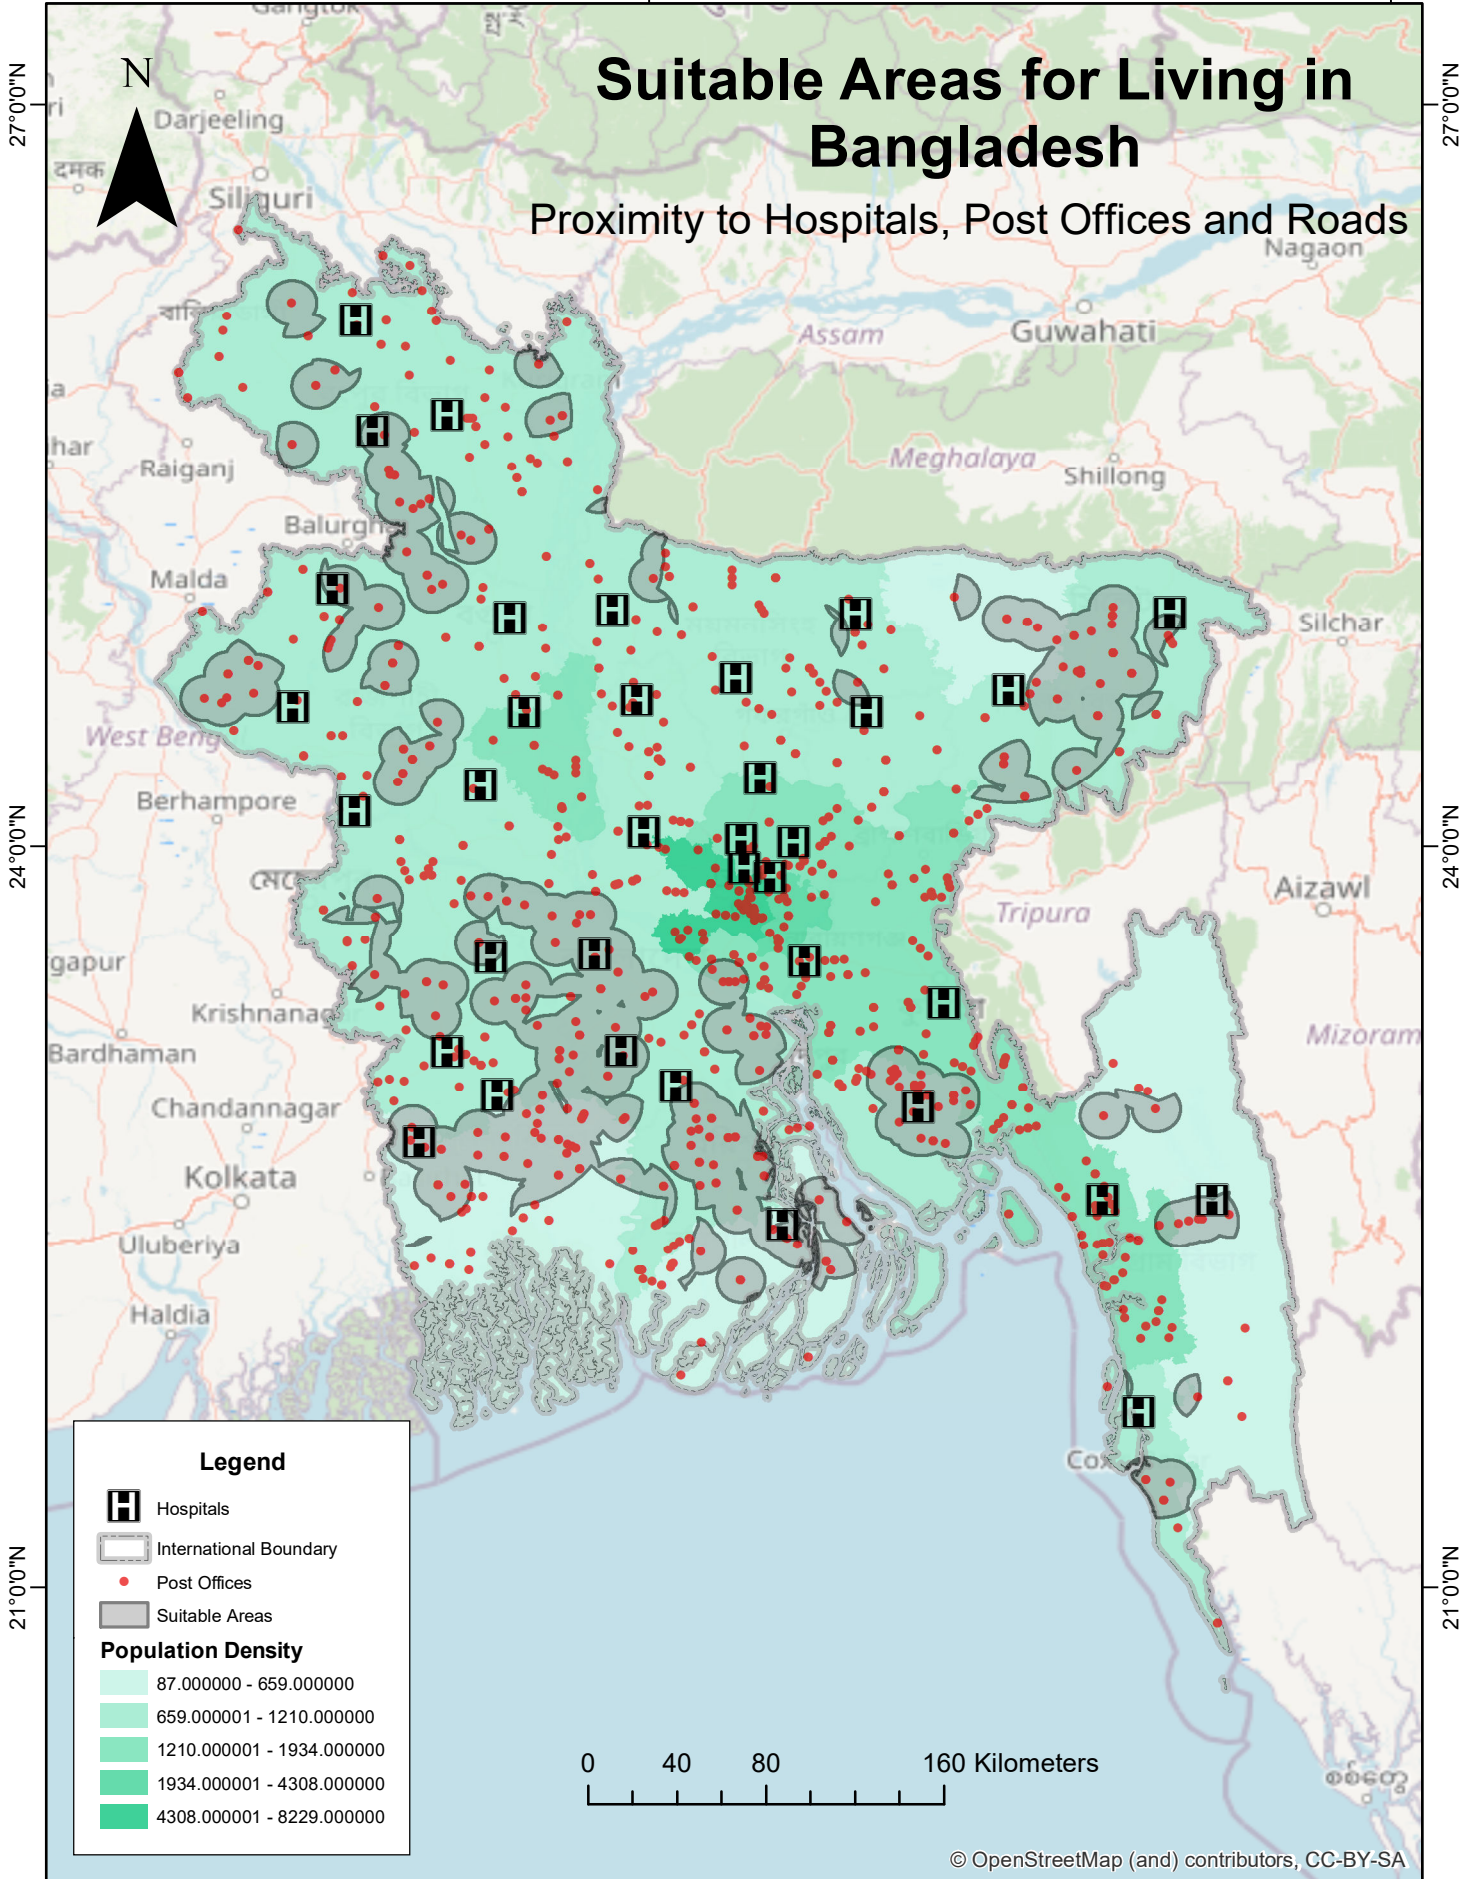

90°0'0"E

93°0'0"E

# Suitable Areas for Living in Bangladesh

### Legend

-  Hospitals
-  International Boundary
-  Post Offices
-  Suitable Areas

### Population Density

-  87.000000 - 659.000000
-  659.000001 - 1210.000000
-  1210.000001 - 1934.000000
-  1934.000001 - 4308.000000
-  4308.000001 - 8229.000000

0 40 80 160 Kilometers

90°0'0"E

93°0'0"E